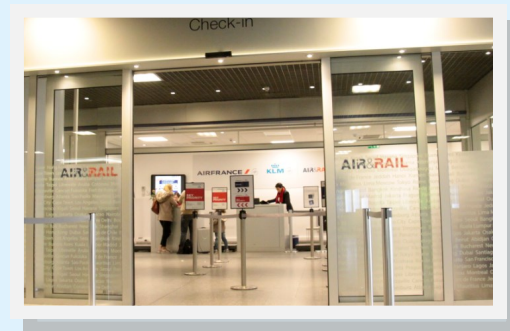

AIR&RAIL

AIRFRANCE 

New service service for your clients!

Baggage check-in until final destination.
Now available on all TGV trains!

BRUSSELS-MIDI/ZUID
RAILWAY STATION

PARIS - CHARLES DE GAULLE
AIRPORT

AIRPORT FINAL
DESTINATION

With this service your customers can travel light, hassle free and save time at Paris-Charles de Gaulle airport.

Your customers must check-in at the Air&Rail Terminal at least 30 minutes before departure of the train and pick-up their baggage on the belt upon arrival at final destination.